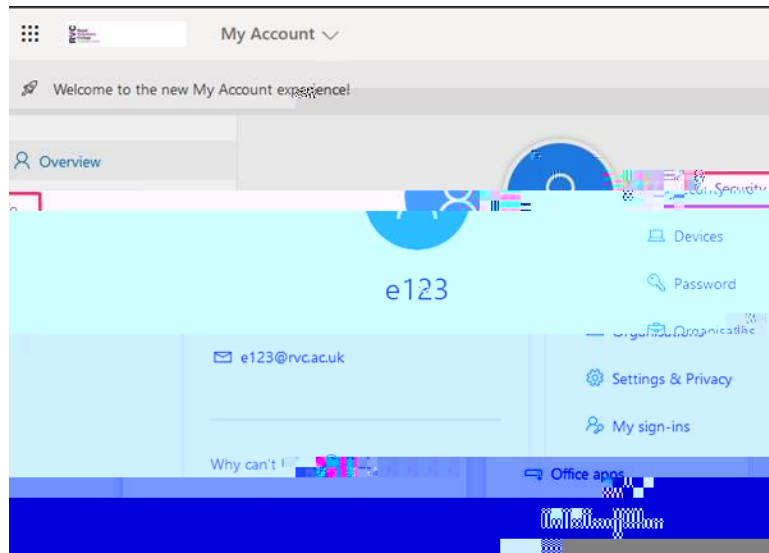

Changing MFA Authentication Method to Phone Call

Security Info

Change Default sign-in method

Phone - Call

Confirm