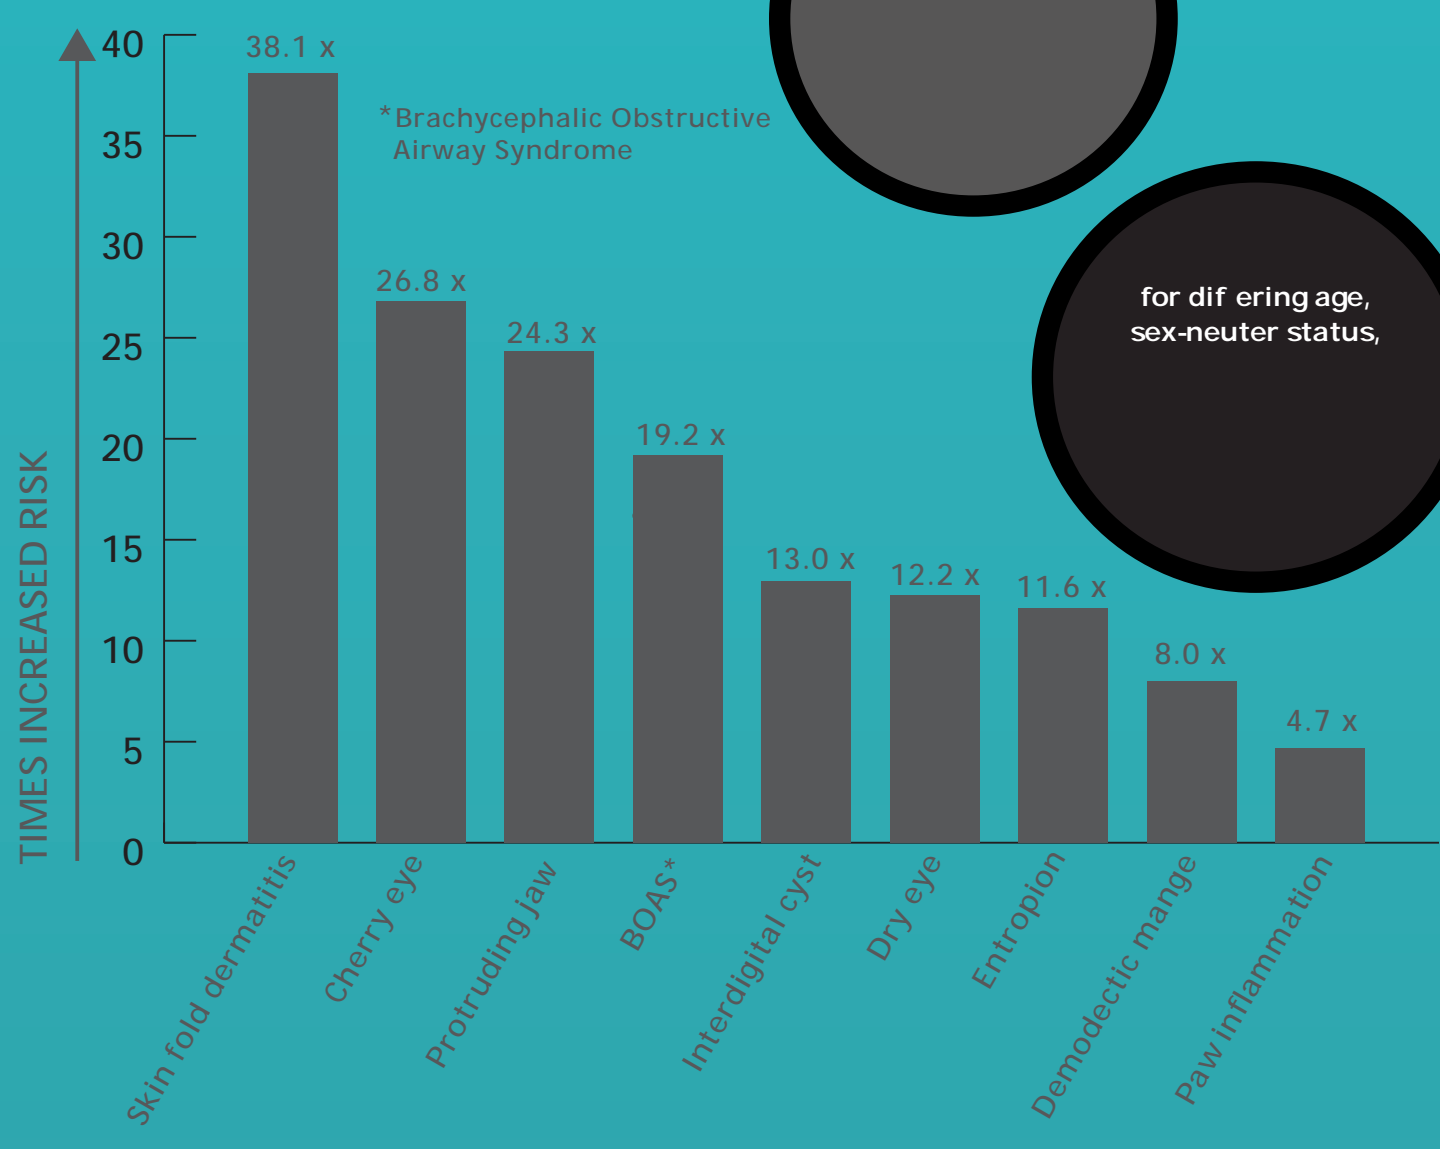

for dif ering age,
sex-neuter status,

Relative risk in English Bulldogs

Relative risk in English Bulldogs
TIMES DECREASED RISK